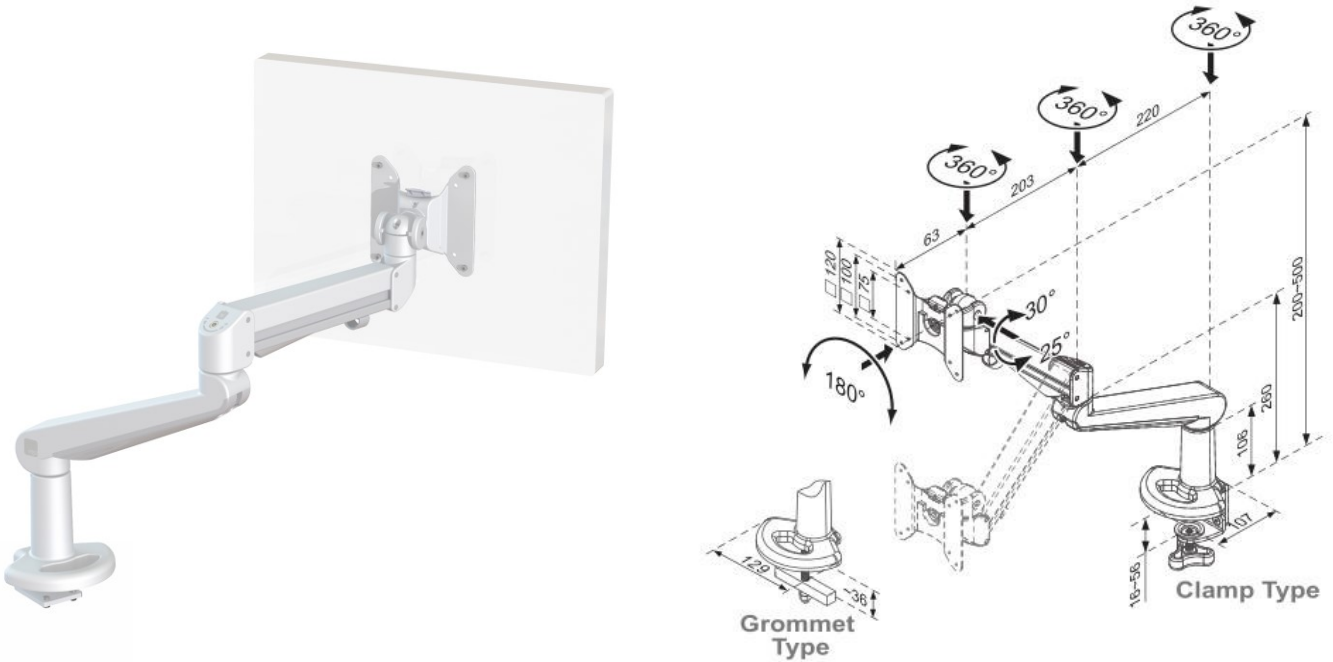

Ascend Gas Arm with Baby-c Clamp

Product Specification

Product code	CMS3035C-ED & CMS2475 - WHITE
*Weight capacity	From 3 - 8 kg
**Maximum Screen Size	36"
Height adjustment range	200mm – 500mm from desktop
Max forward extension	486mm
VESA	75mm & 100mm VESA compliant
Movement	Height adjustment, tilt, swivel, rotation and reach

*Capacity may be reduced if monitor size is greater than 26" or depth is greater than 5.5cm

**Subject to weight being within range & VESA 75 x 75mm or 100 x 100mm, please refer to our measurements / line drawings and check with screen manufacturers measurements including bezel

Additional Information

Clamp for desktops up to 27.5mm

Integral cable management

Gas assisted height adjustment

Lockable quick release VESA function

180° anti rotation feature

Over 90% of the aluminium alloy content is recycled